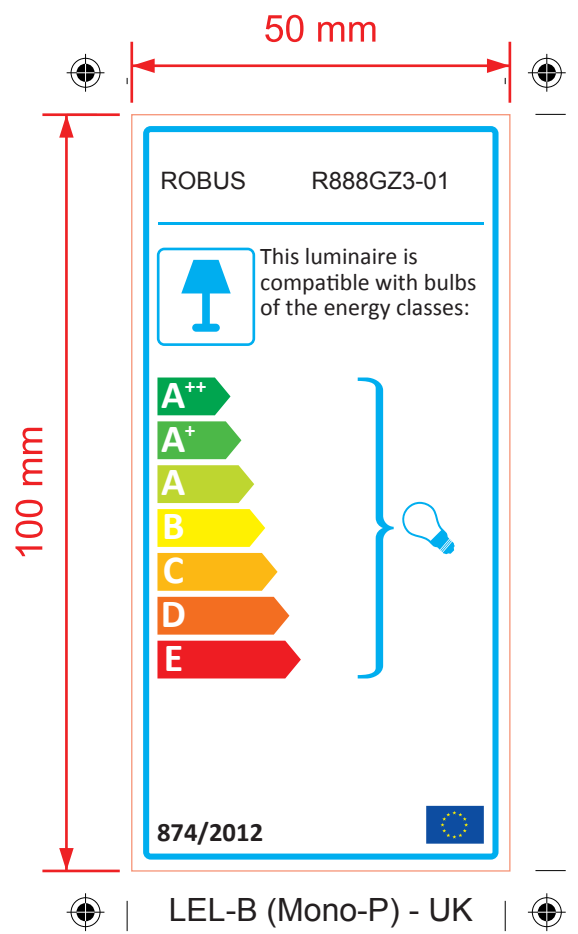

LEL-B (Mono-L) - UK
50mm x 100mm

LEL-B (Mono-P) - UK
100mm x 50mm